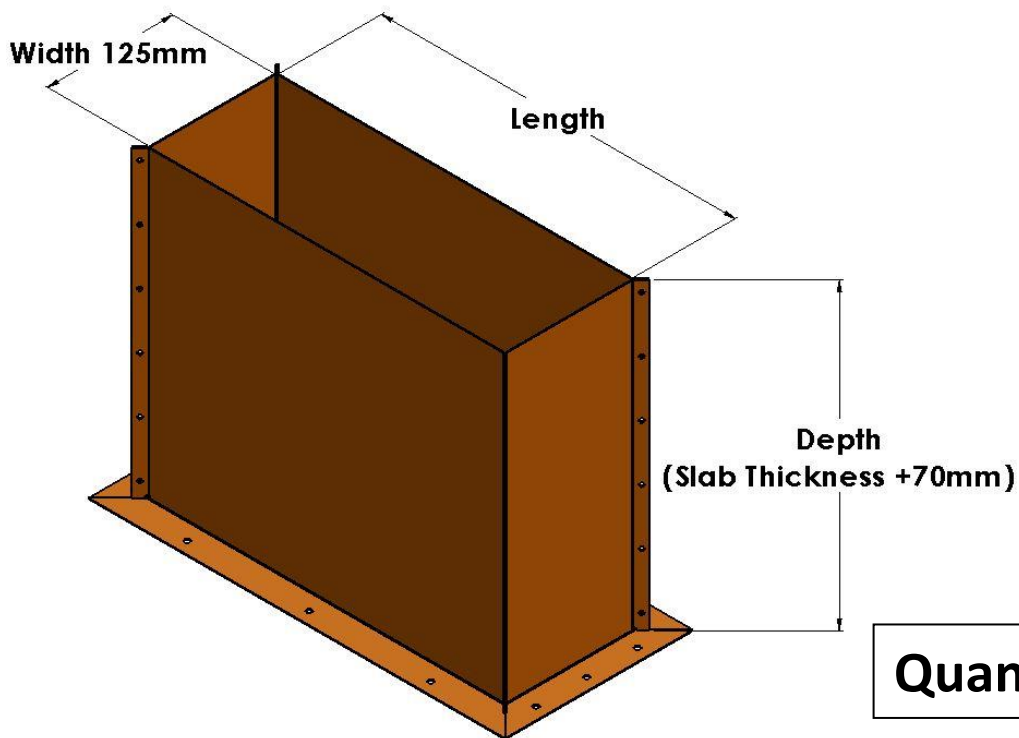

**Each FyreBOX Cast-In comes with a galvanised top cap to prevent concrete or debris entering FyreBOX during installation.**

**Stock Size** (for concrete slabs up to 310mm thick, tick one only)

**Length: 350mm**  
Width: 125mm    Depth: 380mm

**Length: 650mm**  
Width: 125mm    Depth: 380mm

**Custom Size** (for non-stock lengths or when concrete slab is thicker than 310mm)

Length: \_\_\_\_\_ Slab thickness: \_\_\_\_\_

Width: 125mm

**Quantity:** \_\_\_\_\_