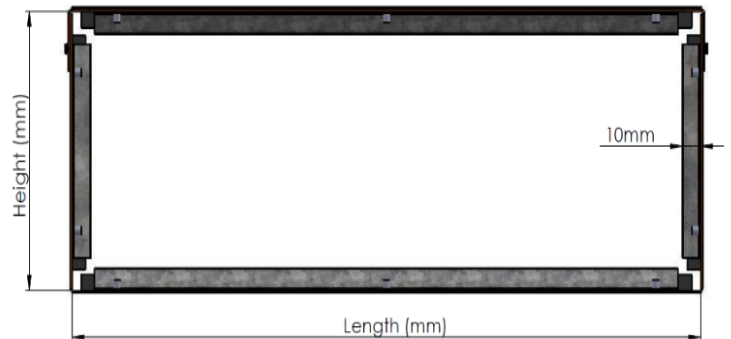

Customer to complete for each size required. All units will be manufactured to a tolerance of +/-2mm. Please ensure all details are correct before submitting forms.

Stock Sizes:

Length: 350mm

Height: 125mm Depth: 250mm

Length: 550mm

Height: 125mm Depth: 250mm

OR Custom Size

- **Length:** _____
(from 100mm up to 550mm)
- **Height:** _____
(from 60mm up to 125mm)
- **Depth:** _____
(from 250mm)

Cross section:

Quantity: _____